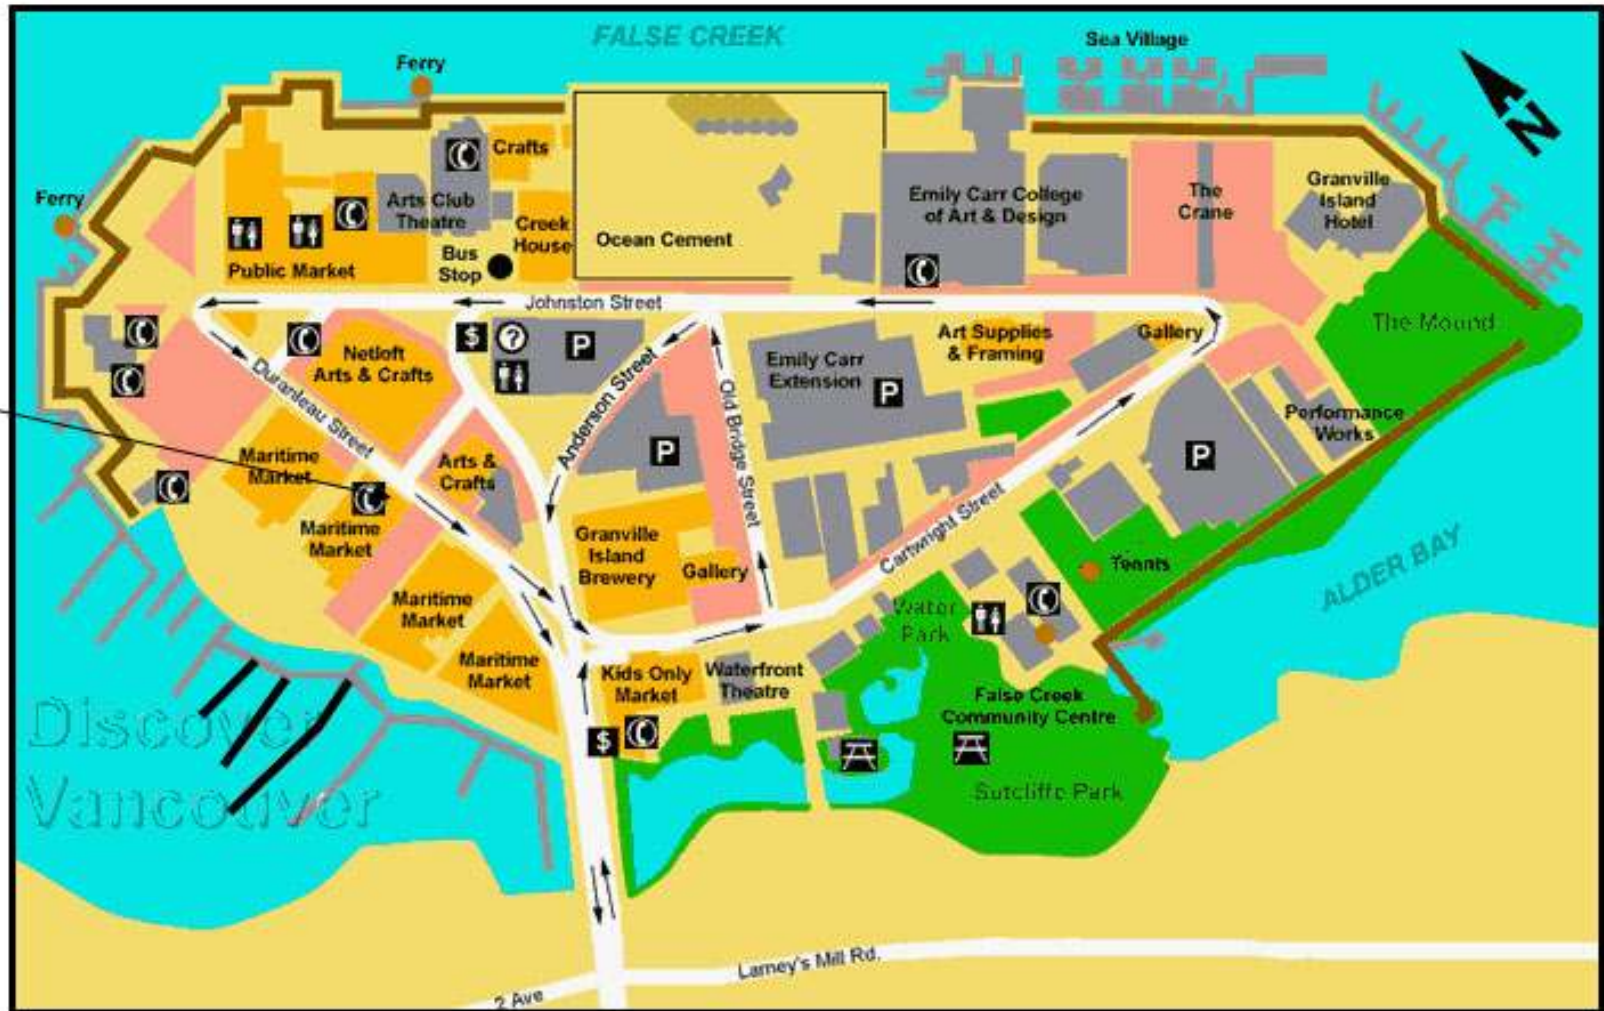

## Granville Island

### STRÜB

#### Land & Sea Activewear

1616 Duranleau Street  
Granville Island  
Vancouver, BC  
V6H 3S4

### Parking

4 indoor Pay Parkades

- Daily \$12
- Weekly \$65

3 Hour Free Parking is available in various areas (Pink sections of the map)